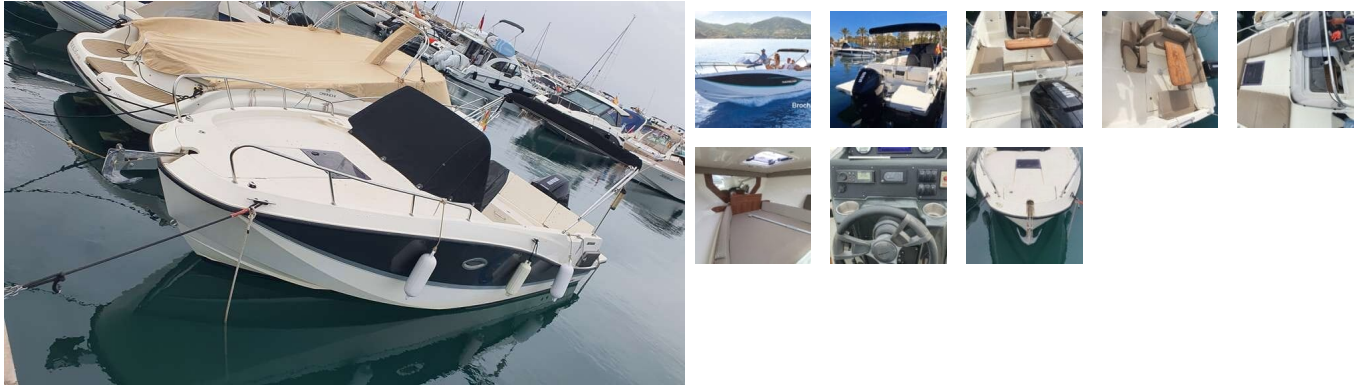

Quicksilver Activ 755 Sundeck - 41,500 €

Description

The Quicksilver Activ 755 Sundeck is a state-of-the-art, ultra-modern American powerboat offering space, comfort and style. A large cockpit convertible into a sun deck, two pilot seats, full cockpit, 225 HP outboard engine, stereo, electric anchor windlass, GPS plotter, Fusion stereo, marine toilet, electronic controls, flaps, XL bow sundeck, Bimini sun awning, are some features that will catch your attention. The Quicksilver Activ 755 Sundeck is in very good condition, moored in Mallorca and available for viewing.

Main Information

Make: Quicksilver	Model: Activ 755 Sundeck	Length: 6,95
Year: 2019	Flag: Spanish	Engine Power: 225
Engine: Mercury	Material: GRP	Ref: MB10561

Dimensions

LOA: 7,62	Beam: 2,48	Length on Registry: 6,95
------------------	-------------------	---------------------------------

Layout

Cabins: 1	Berths: 2
------------------	------------------

Engine - Plumbing - Power supply

Engine make: Mercury	Engine model: 225CXL	Engine type: Outboard
Fuel type: Petrol	Number of engines: 1	Power per engine: 225
Engine hours: 700	Trim tabs	Wheel
Fuel capacity: 280	Water capacity: 80	Holding tank
Electric pressurized water system	Shower in deck	Electric bilge pump
Voltmeter		

Electronics

Compass	Echo sounder	GPS chart plotter
----------------	---------------------	--------------------------

Miscellaneous equipment**Electric windlass****Anchor with chain****CD player****Bimini****Marine WC****Bathing platform**