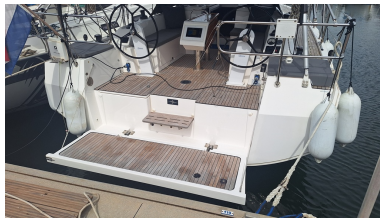

- Air conditioning
- Teak deck
- Bow thrusters
- Anchor with chain
- Spray hood
- Bathing platform
- Oven
- Electric Fridge

- Heater
- Teak in cockpit
- Electric windlass
- Bimini
- Marine WC
- Gas stove
- Twin sink

Photos