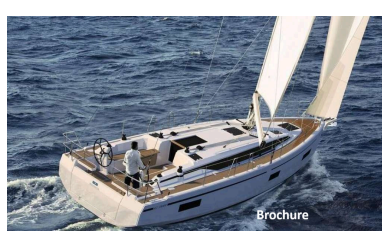

Brochure

All data reflected in this sheet is offered with the best intentions, however, we will not be responsible for possible errors reflected in the text and we recommend an on-board inspection for verification. This document is not contractual.