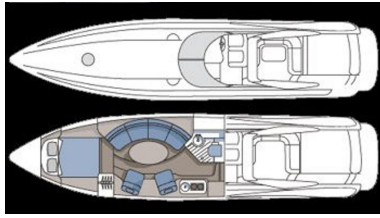

All data reflected in this sheet is offered with the best intentions, however, we will not be responsible for possible errors reflected in the text and we recommend an on-board inspection for verification. This document is not contractual.